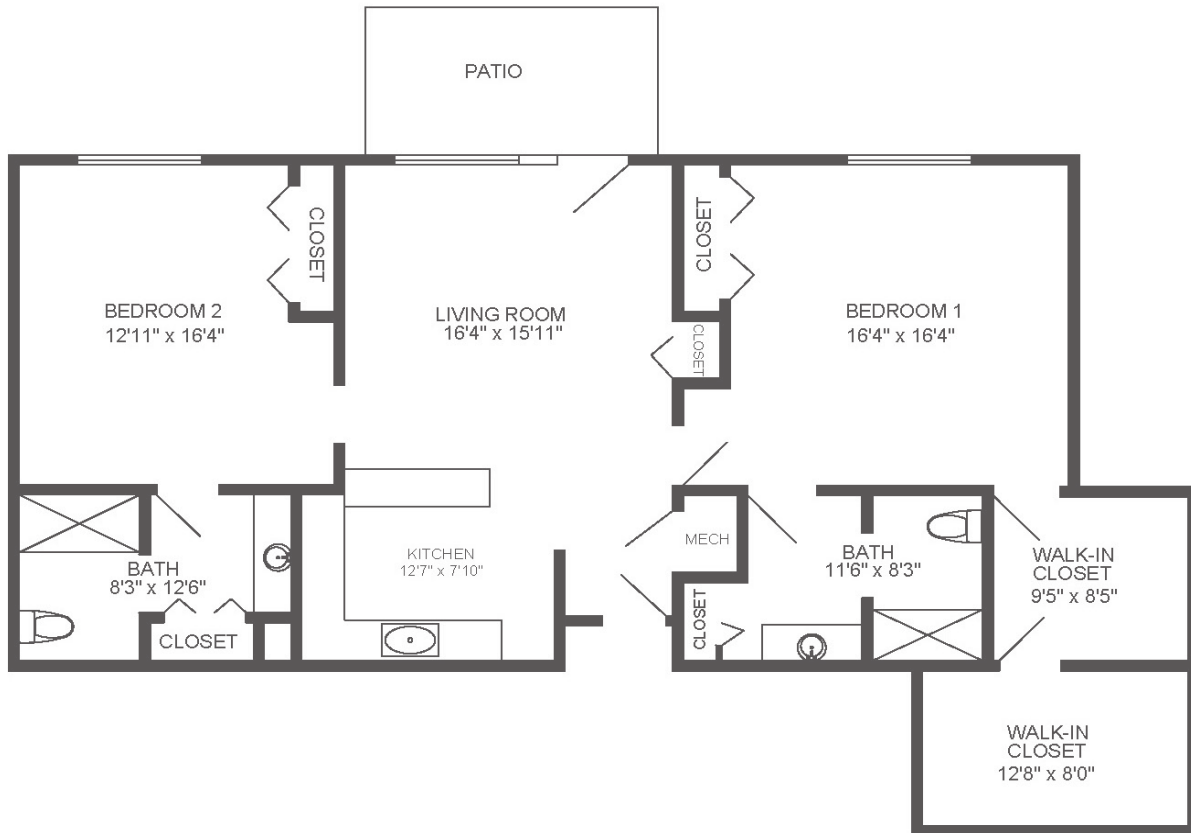

# LeConte Two-Bedroom, Two-Bath

1,550 sq. ft.

Dimensions are approximate.

801 Vanosdale Road, Knoxville, TN 37909 [ShannondaleKnoxville.org](http://ShannondaleKnoxville.org)

Covenant Living Communities & Services does not discriminate pursuant to the federal Fair Housing Act.  
All faiths and beliefs are welcome.